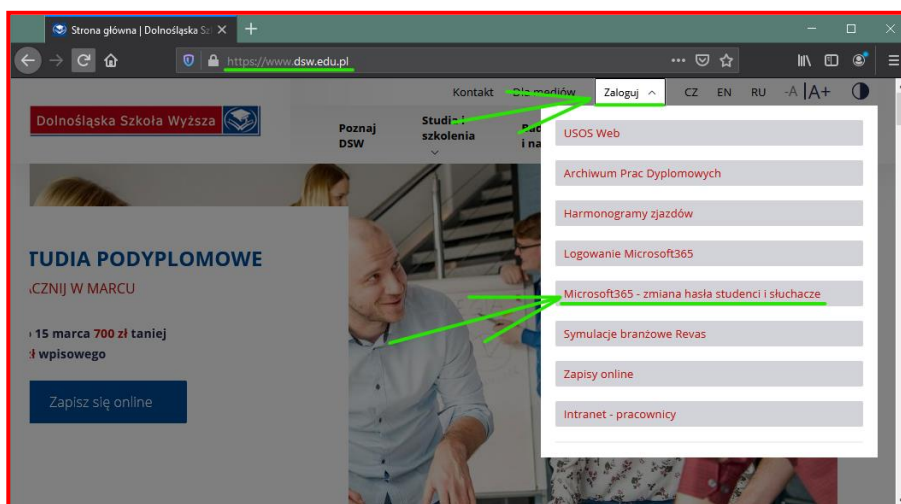

## Instructions for changing the password for the Microsoft365 account

1. In order to change the password to the Microsoft365 account, please go to the DSW home page: <https://dsw.edu.pl>
2. In the upper right corner, press "Zaloguj" and select from the menu: [Microsoft365 - zmiana hasła studenci i słuchacze](#)

3. In the next step, log in with your USOSweb login and password.
4. The login to the Microsoft365 account and the form to set a new password will be displayed on the next page.

**The password must consist of at least 8 characters, including upper and lower case letters, numbers and a special character. The password cannot contain the login.**

A screenshot of a web browser showing the 'Zmiana Hasła' (Change Password) form on the DSW portal. The browser address bar displays 'https://portal.wsb.pl/group/dsw1'. The form is titled 'Zmiana Hasła' and contains the following fields and elements: